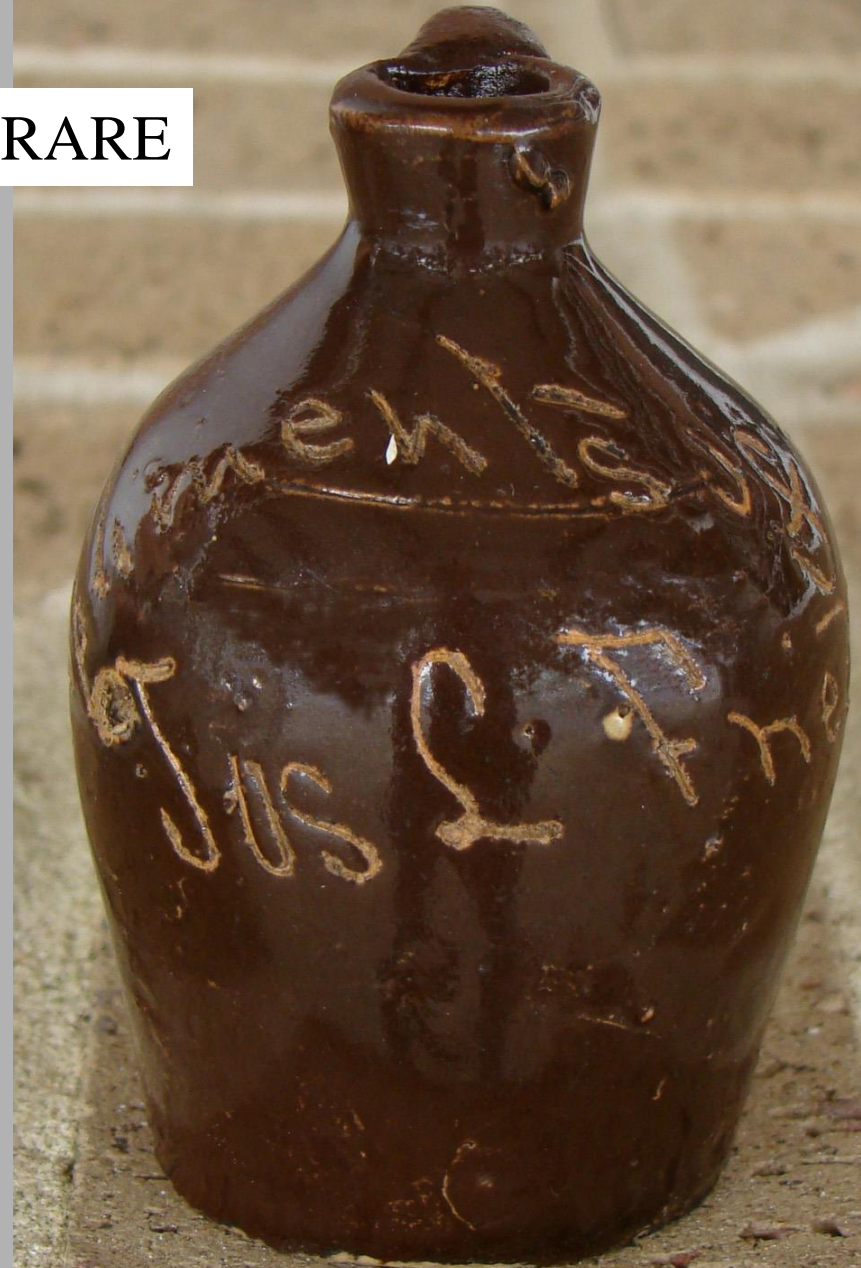

RARE

“Compliments of
Jos L Fredman & Co”

MOBILE

GOLDEN CREAM WHISKEY

COM

MB27a

MOBILE

GONZALES